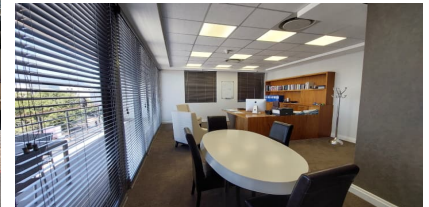

Stellenbosch Central

Penthouse office in Central Stellenbosch

R 69 000

Web Ref: 11491

One of the most prestigious offices in Stellenbosch. Modern A-grade penthouse offices to rent in Plein Street, Stellenbosch Central.

GLA 156m²

Rental @ R69,000 plus VAT

Top class finishes, reception, boardroom, 3 separate offices, store room and communal kitchen.

Building is equipped with a backup generator and fibre.

4 parking bays available at R1900/bay plus VAT

Available from 1 March 2023

Contact me for more details or to view the property.

Rooms:

Property Details:

Floor Size: ± 156 m²

Hannes Seyffert

Telephone:

021 887 4740

Mobile:

078 176 1987

Whats App:

078 176 1987