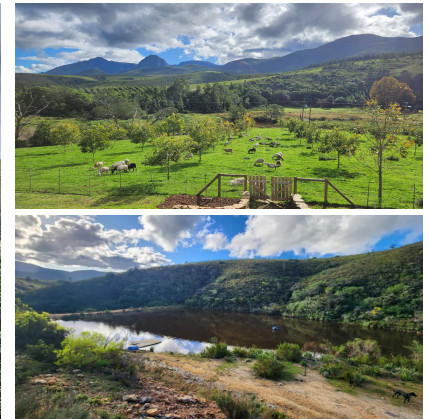

# Heidelberg

Eight Hundred and Seventy Hectares of pure Bliss.

**R 14 900 000**

**Web Ref: 11570**

Located in the beautiful valley between Riversdale and Heidelberg near the Langeberg Mountain Range with impressive views all around. Ample water with high annual rainfall figures, 2 earth dams, river, springwater and a recently erected 500 000 liter zink storage dam to act as reservoir.